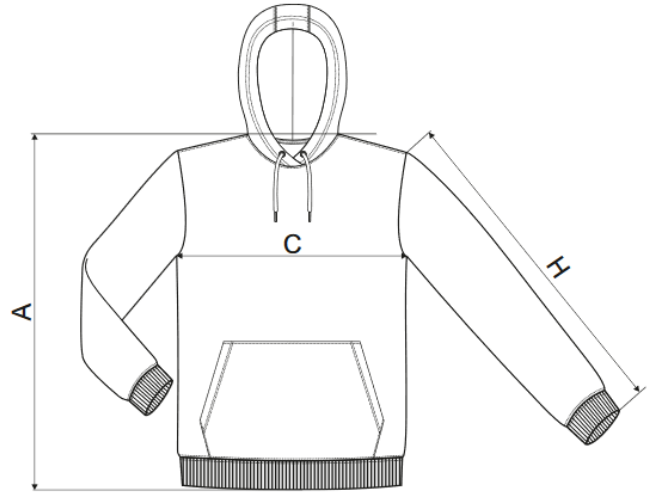

MIKINA S KAPUCÍ UNISEX

SIZE SPECIFICATION [cm]

size	S	M	L	XL	2XL	3XL
A	70	72	74	76	78	80
C	51	55	60	64	68	72
H	64	66	68	70	72	73