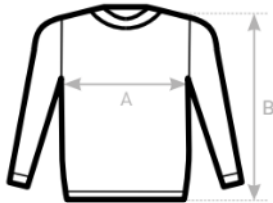

MIKINA BEZ KAPUCI UNISEX

	XS	S	M	L	XL	2XL
A	50	53	56,5	60	63,5	67
B	69	71	73	75	77	79

DÁMSKÉ TRIČKO

Oblast	XS	S	M	L	XL
Hrudník	40	44	48	52	56
Břicho	50,5	53	55,5	58	60,5
Délka rukávu	14	15	16	17	18

PÁNSKÉ TRIČKO

Oblast	XS	S	M	L	XL	XXL
Hrudník	44	47,5	51	54,5	58	61,5
Břicho	58,5	61	63,5	66	68,5	71
Délka rukávu	18	19	20	21	22	23