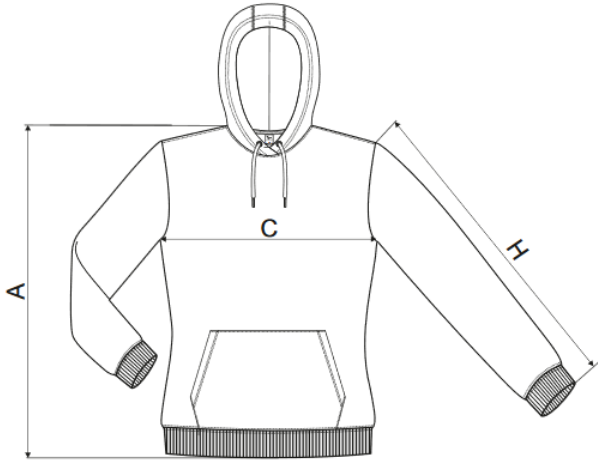

VELIKOSTNÍ TABULKA NORTHEE (V CM)

DÁMSKÁ MIKINA S KAPUCÍ

SIZE SPECIFICATION [cm]

size	XS	S	M	L	XL	2XL
A	64	65	67	69	72	75
C	44	48	52	56	61	67
H	61	62	63	64	66	67